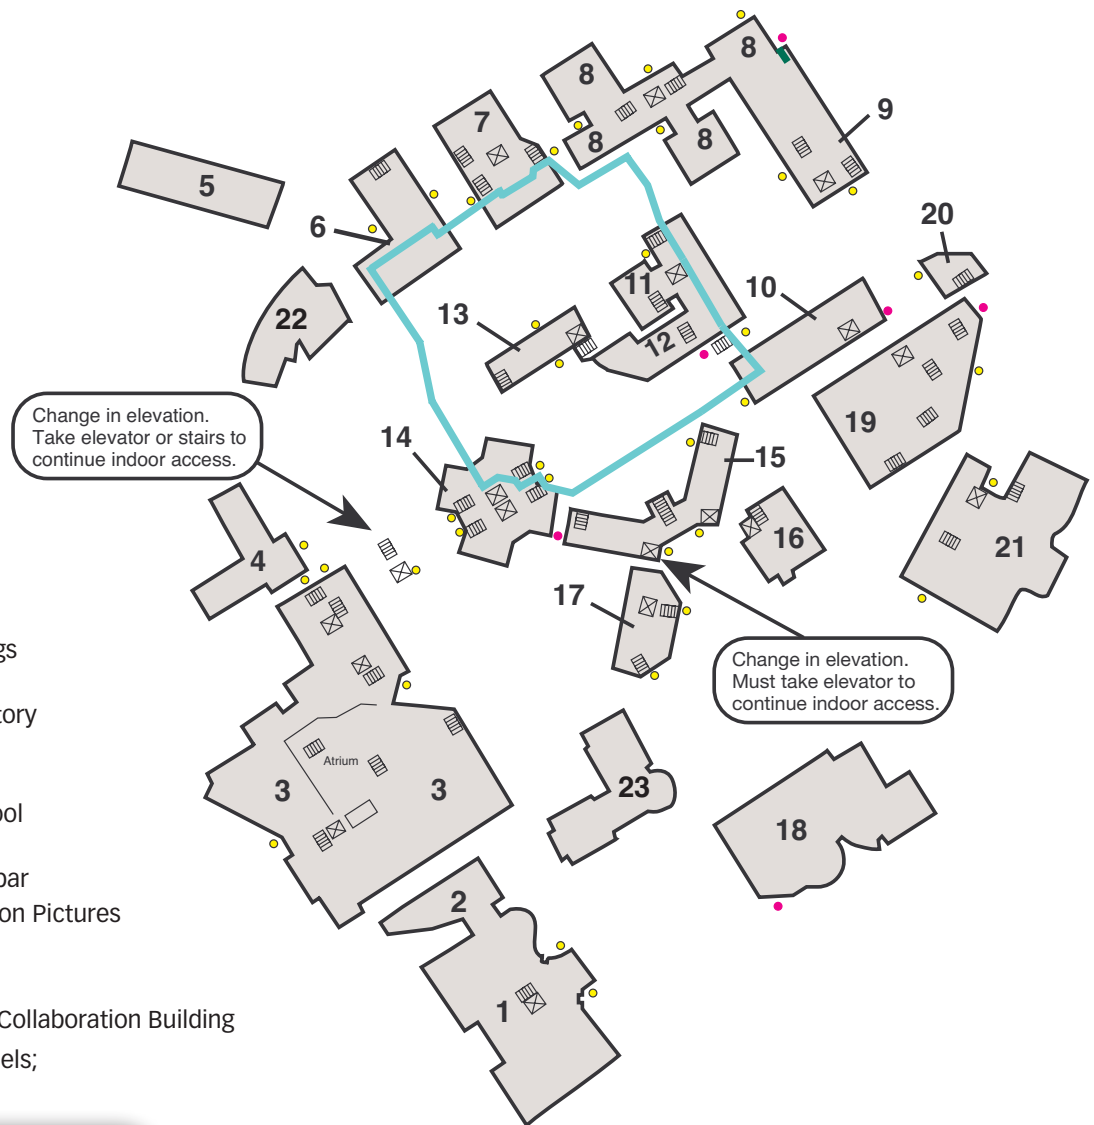

Wright State University Campus Map with Tunnel System Fitness Walking Routes

Campus Buildings

- 1 Fritz and Dolores Russ Engineering Center
- 2 Krishan and Vicky Joshi Research Center
- 3 Student Union
- 4 Hamilton Hall*
- 5 Community Center*
- 6 University Hall
- 7 Rike Hall
- 8 Allyn Hall
- 9 Millett Hall
- 10 Fawcett Hall
- 11 Oelman Hall
- 12 Brehm Laboratory
- 13 Mathematical and Microbiological Sciences
- 14 Medical Sciences Building
- 15 Biological Sciences Buildings (Bio. Sci. I & II)
- 16 Mathew O. Diggs III Laboratory for Life Science Research
- 17 Health Sciences Building
- 18 White Hall (Boonshoft School of Medicine)*
- 19 Library, Paul Laurence Dunbar
- 20 Tom Hanks Center for Motion Pictures
- 21 Creative Arts Center
- 22 Student Success Center
- 23 Neuroscience Engineering Collaboration Building

*Not directly connected by tunnels; must access from outside.

- █ Route 2 (0.45 miles)
- Wheelchair-accessible entrance WITH automatic doors
- Wheelchair-accessible entrance WITHOUT automatic doors
- ▢▢▢ Stairways
- ⊠ Elevators