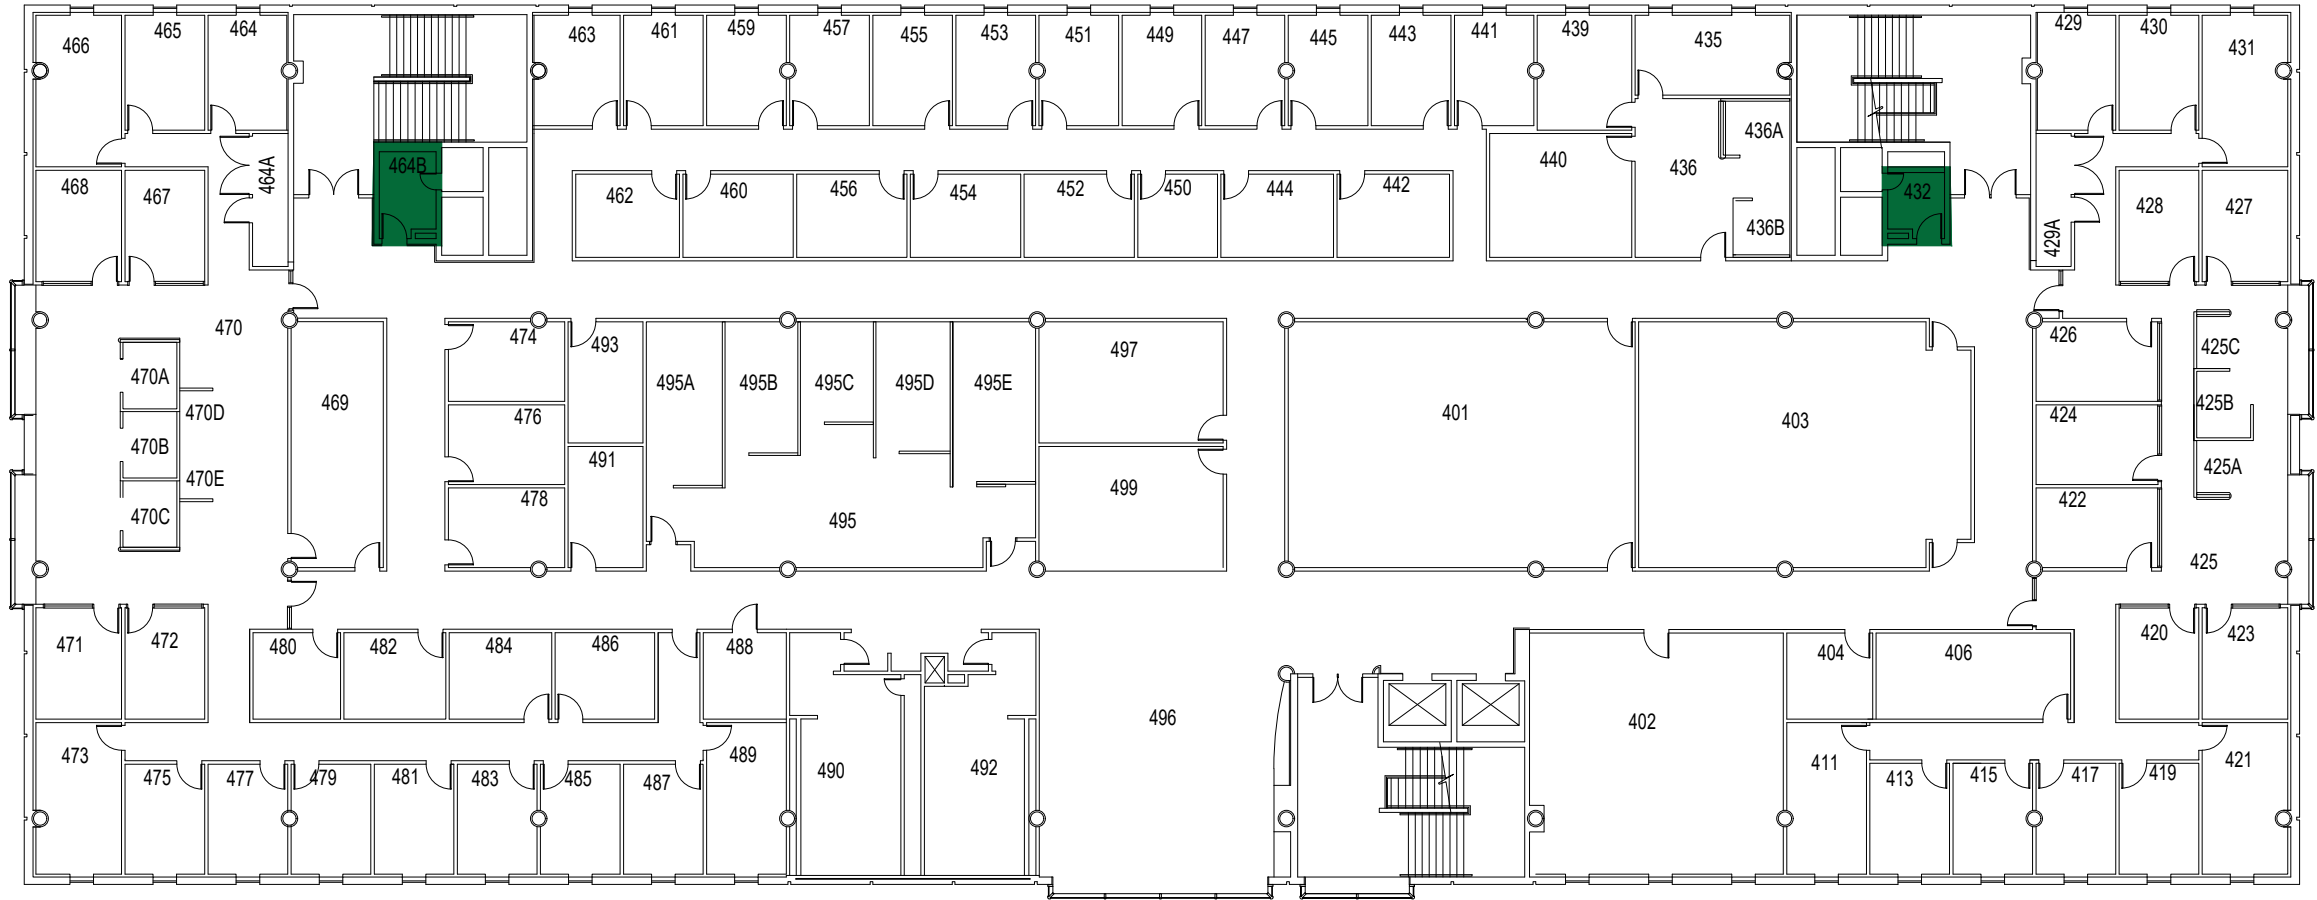

**MILLETT HALL
SECOND FLOOR**

 = CENTRAL TRASH
 = SHREDDING

Facilities Management and Campus Operations
 937-775-4444
construction@wright.edu

MILLETT HALL
 THIRD FLOOR

 = CENTRAL TRASH
 = SHREDDING

Facilities Management and Campus Operations
 937-775-4444
construction@wright.edu

**MILLETT HALL
 FOURTH FLOOR**