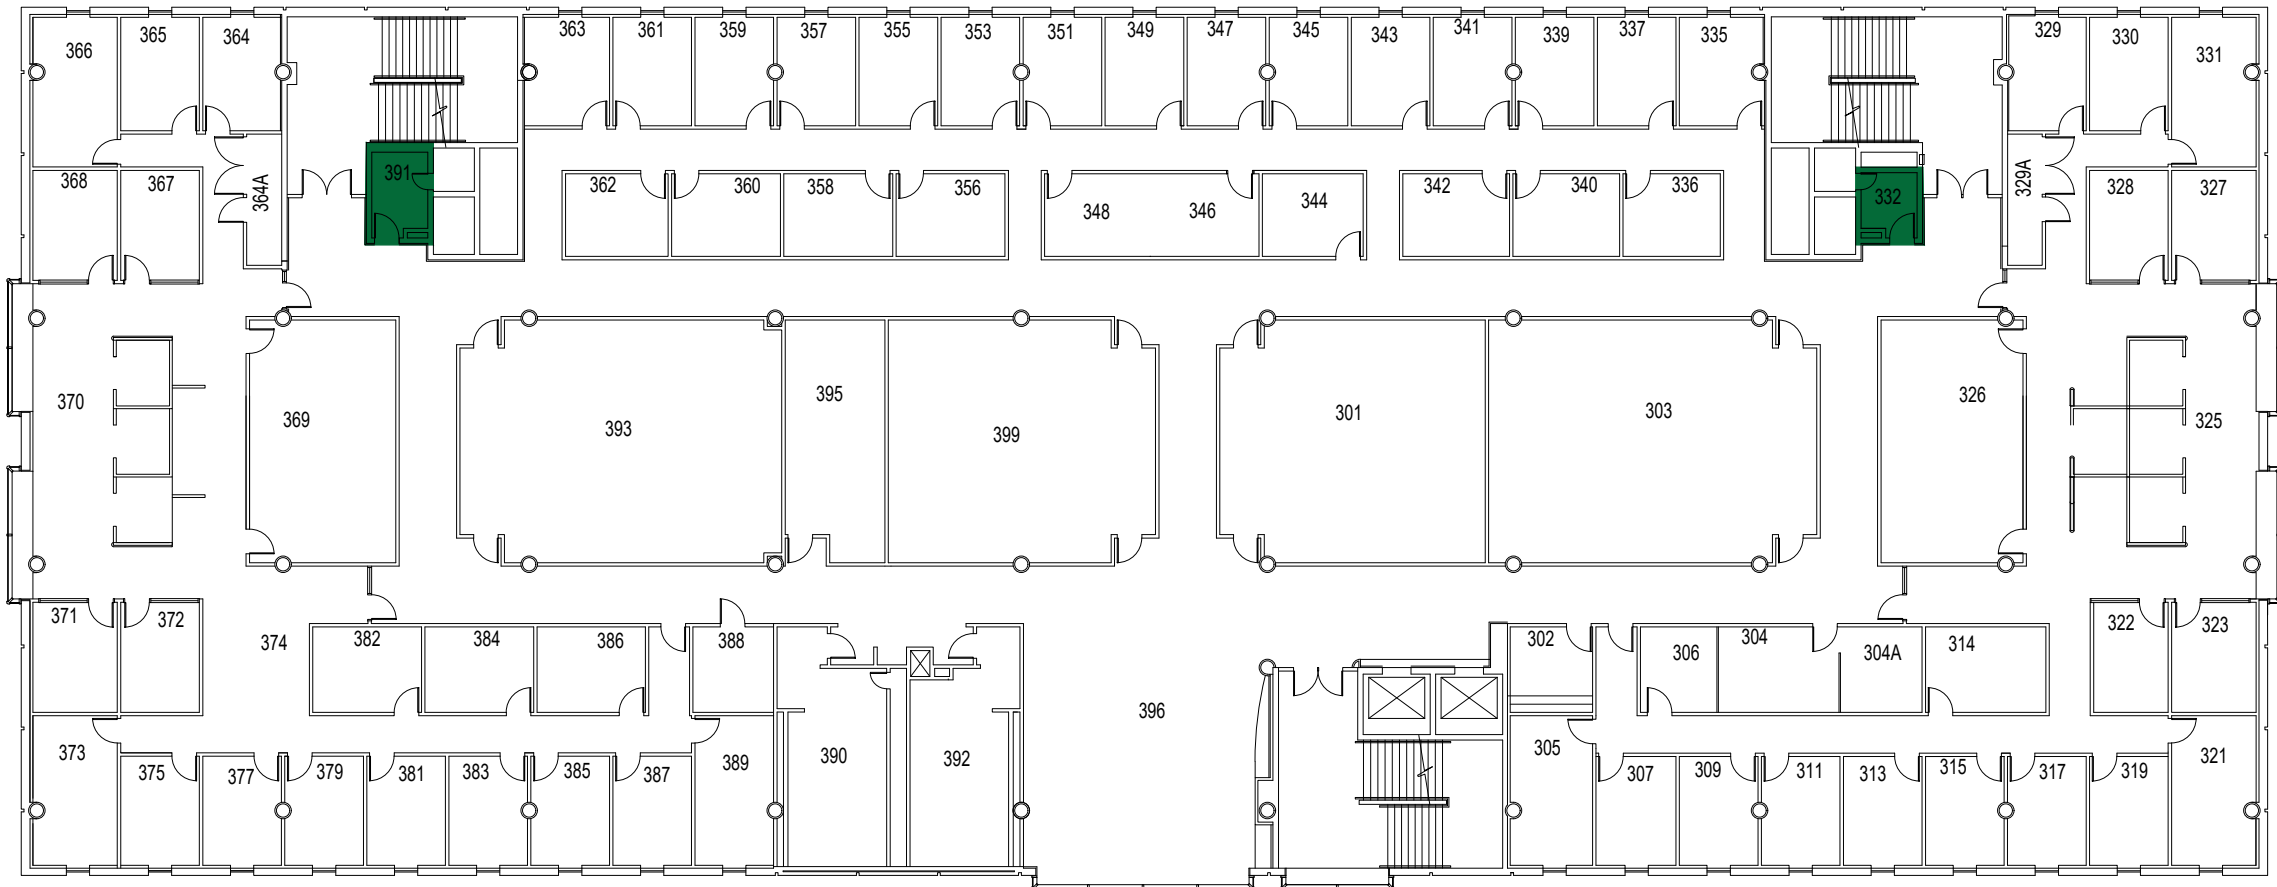

Facilities Management and Campus Operations
 937-775-4444
construction@wright.edu

**MILLETT HALL
 FIRST FLOOR**

 = CENTRAL TRASH
 = SHREDDING

**WRIGHT STATE
UNIVERSITY**

Facilities Management and Campus Operations
 937-775-4444
construction@wright.edu

**MILLETT HALL
SECOND FLOOR**

 = CENTRAL TRASH
 = SHREDDING

Facilities Management and Campus Operations
 937-775-4444
construction@wright.edu

MILLETT HALL
 THIRD FLOOR

 = CENTRAL TRASH
 = SHREDDING

Facilities Management and Campus Operations
 937-775-4444
construction@wright.edu

**MILLETT HALL
 FOURTH FLOOR**