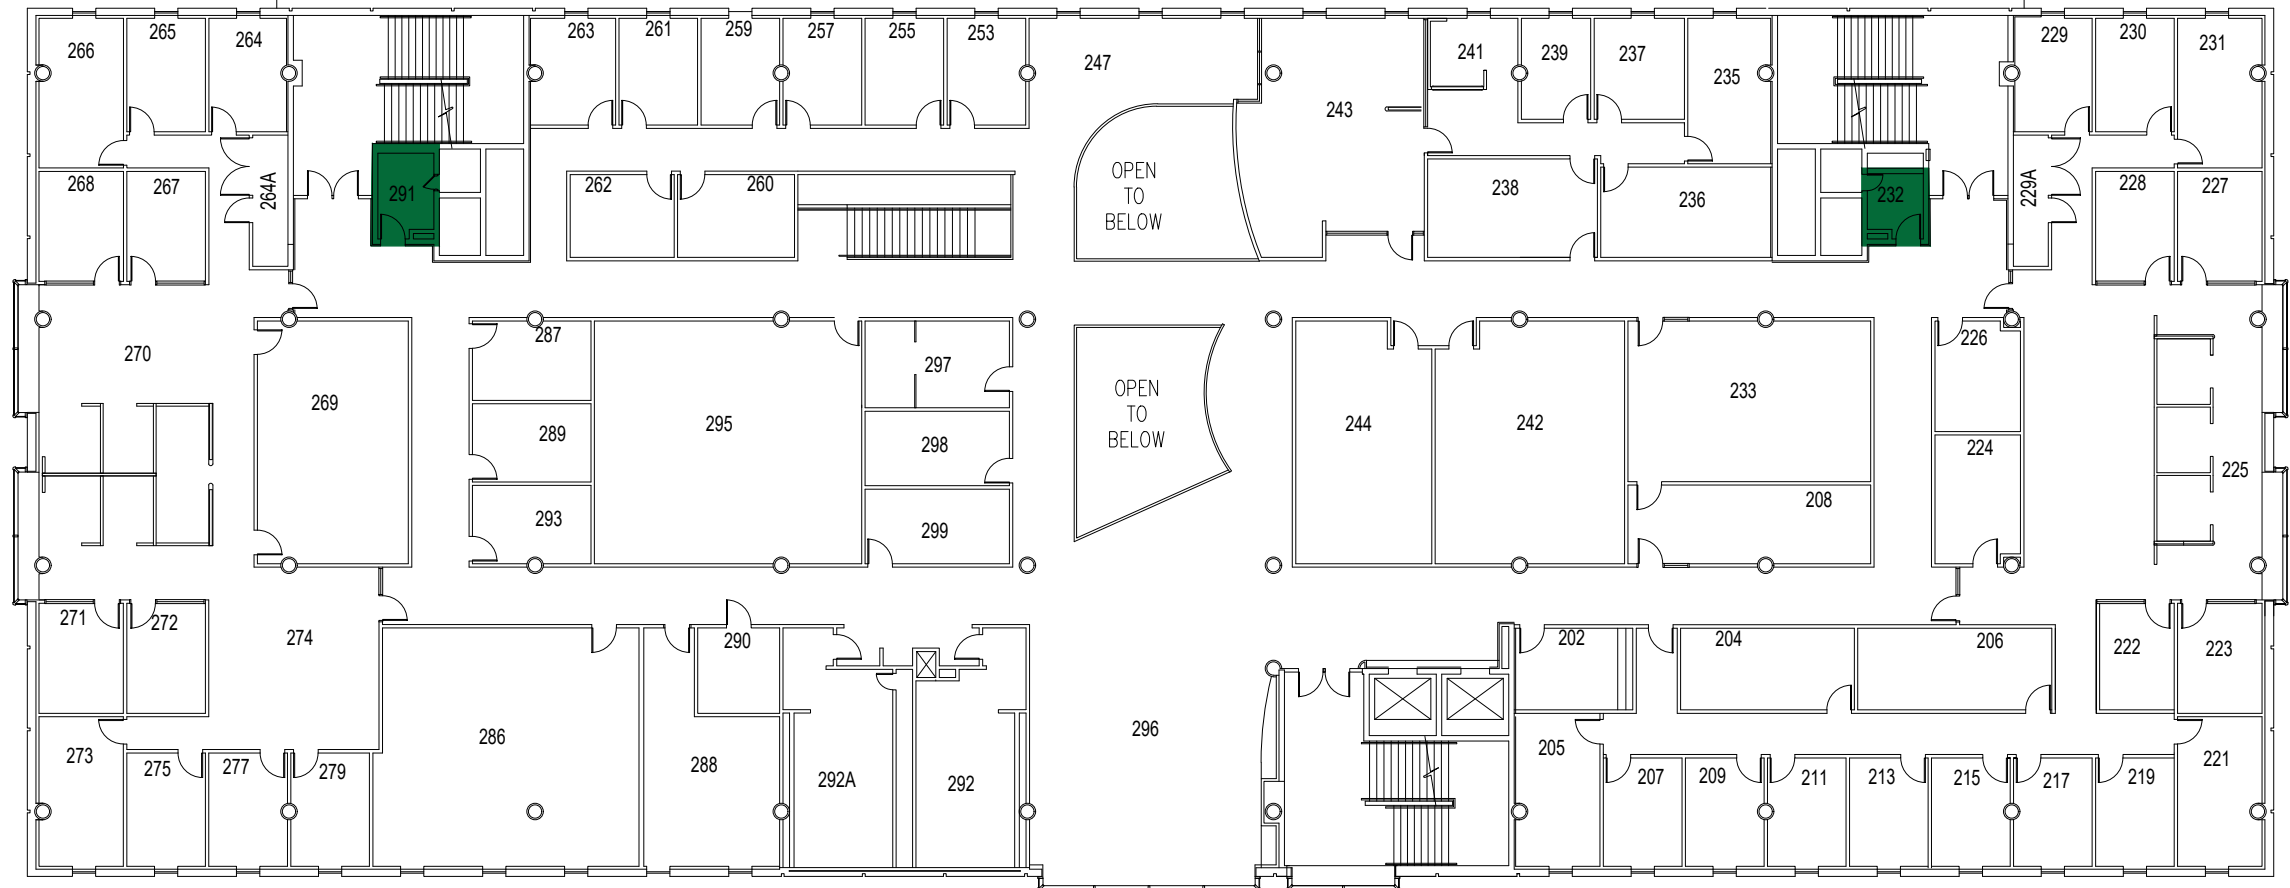

Facilities Management and Campus Operations
 937-775-4444
construction@wright.edu

**MILLETT HALL
 FIRST FLOOR**

 = CENTRAL TRASH
 = SHREDDING

**WRIGHT STATE
UNIVERSITY**

Facilities Management and Campus Operations
 937-775-4444
construction@wright.edu

**MILLETT HALL
 FOURTH FLOOR**